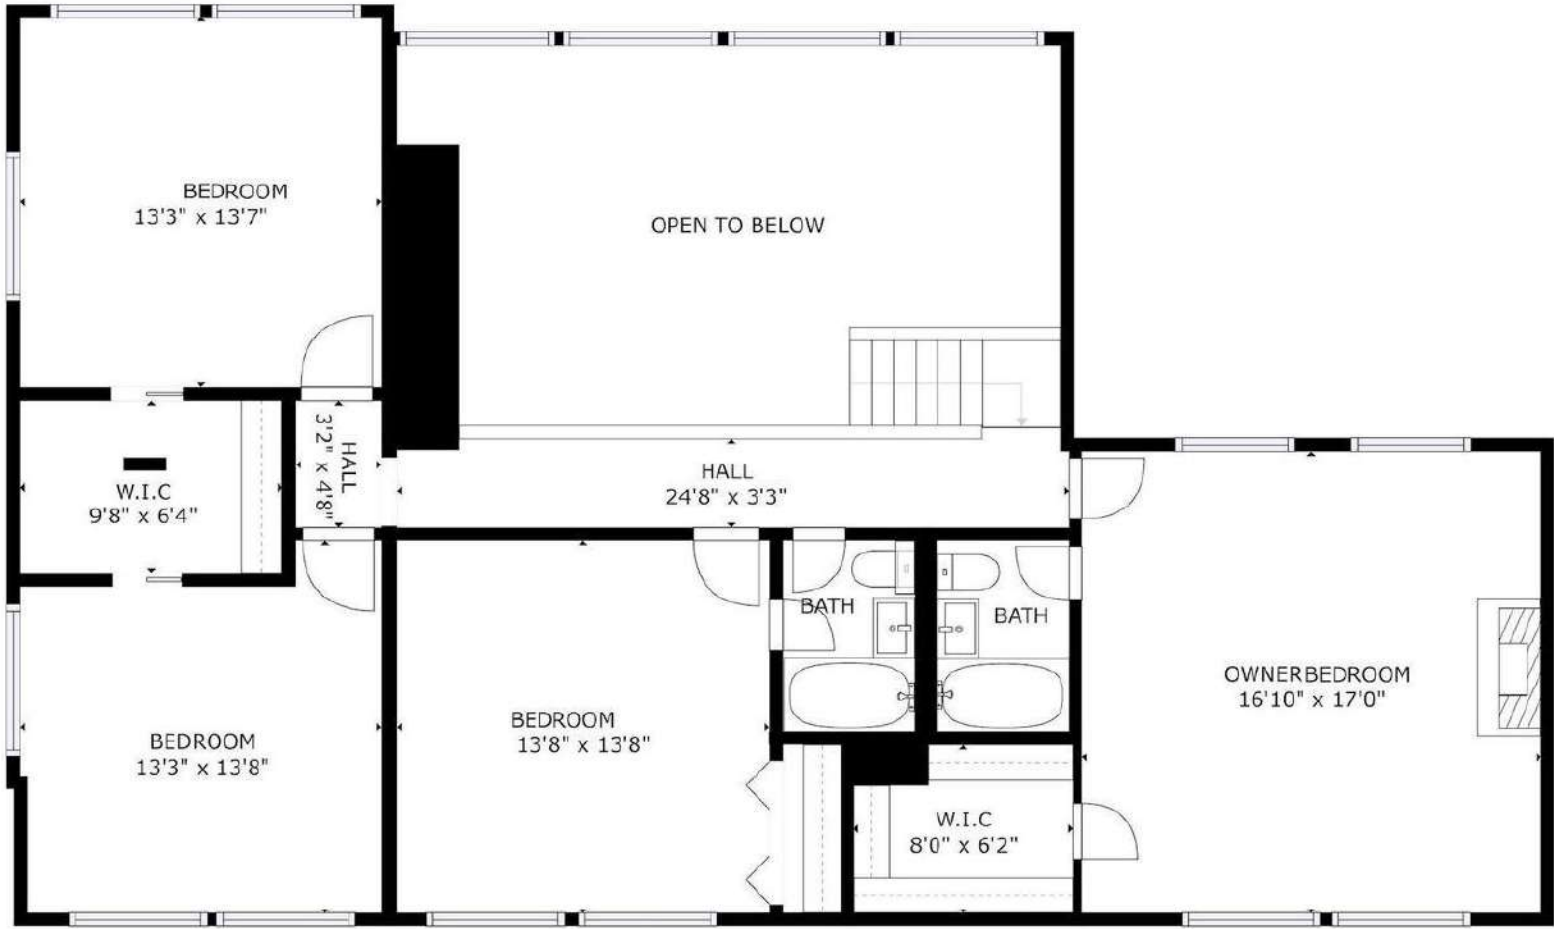

GROSS INTERNAL AREA
 MAIN LEVEL: 1275 sq ft, UPPER LEVEL: 1243 sq ft
 TOTAL: 2517 sq ft
 SIZES AND DIMENSIONS ARE APPROXIMATE, ACTUAL MAY VARY.

3421 STONEYBRAE DR, FALLS CHURCH, VA 22044

4 BEDS

3 BATHS

2,517 SQ.FT

GROSS INTERNAL AREA
MAIN LEVEL: 1275 sq ft, UPPER LEVEL: 1243 sq ft
TOTAL: 2517 sq ft
NOTE: THIS DIMENSIONS ARE APPROXIMATE, ACTUAL MAY VARY

3421 STONEYBRAE DR, FALLS CHURCH, VA 22044

4 BEDS

3 BATHS

2,517 SQ.FT